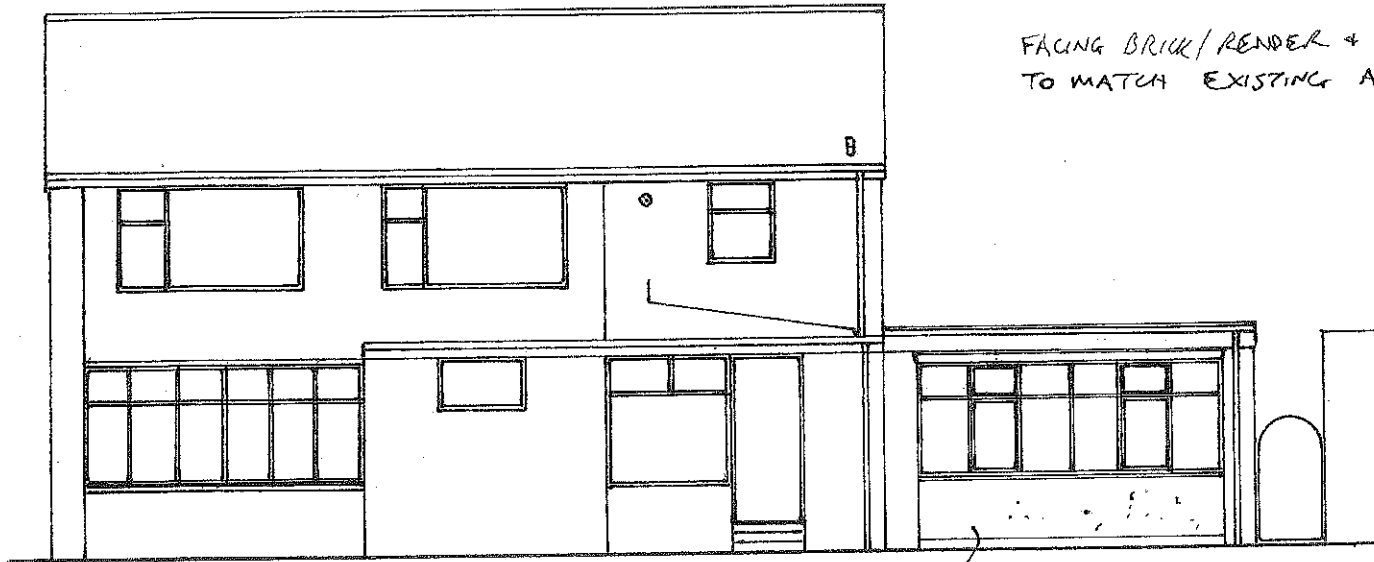

8 RECTORY GREEN, WEST BOLDON
FOR G. BENTLEY DRG NO 1

PROPOSED FRONTAGE 1:100

FACING BRICK/RENDER + WINDOW FRAMING, ETC.
TO MATCH EXISTING AS CLOSELY AS POSSIBLE

RENDER TO MATCH EXISTING

PROPOSED FIRST FLOOR 1:50

PROPOSED SIDE 1:100

EXISTING FIRST FLOOR 1:100

PROPOSED REAR 1:100