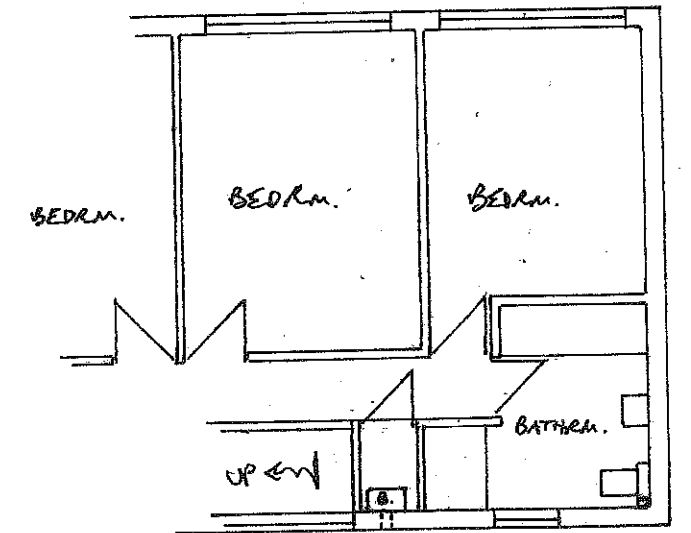

8 RECTORY GREEN, WEST BOLDON
FOR G. BENTLEY DRG NO 1

PROPOSED FRONTAGE 1:100

FACING BRICK/RENDER + WINDOW FRAMING, ETC.
TO MATCH EXISTING AS CLOSELY AS POSSIBLE

RENDER TO MATCH EXISTING

PROPOSED FIRST FLOOR 1:50

PROPOSED SIDE 1:100

EXISTING FIRST FLOOR 1:100

PROPOSED REAR 1:100