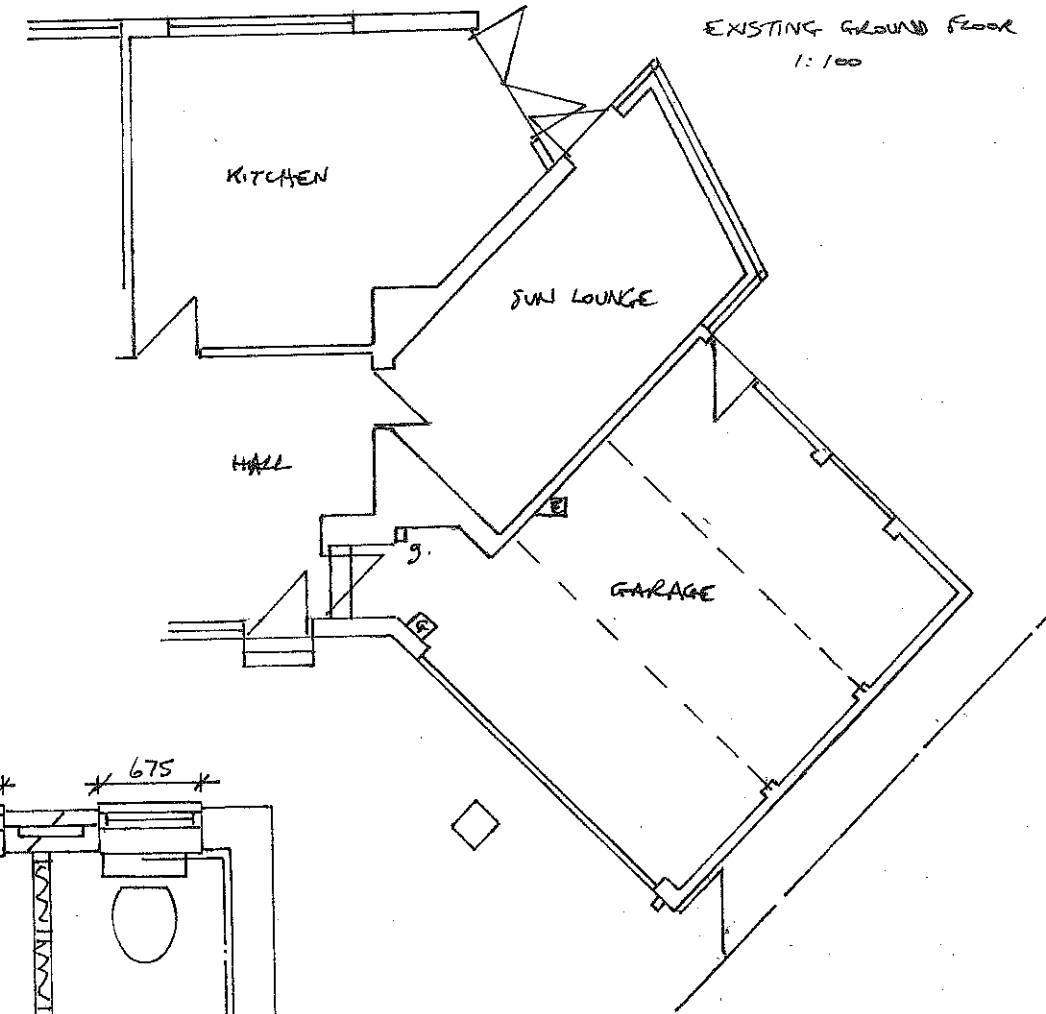

8 RECTORY GREEN, WEST BOLDON
FOR G. BENTLEY DRG NO 1

PROPOSED FRONTAGE 1:100

FACING BRICK/RENDER + WINDOW FRAMING, ETC.
TO MATCH EXISTING AS CLOSELY AS POSSIBLE

RENDER TO MATCH EXISTING

PROPOSED FIRST FLOOR 1:50

PROPOSED SIDE 1:100

EXISTING FIRST FLOOR 1:100

PROPOSED REAR 1:100