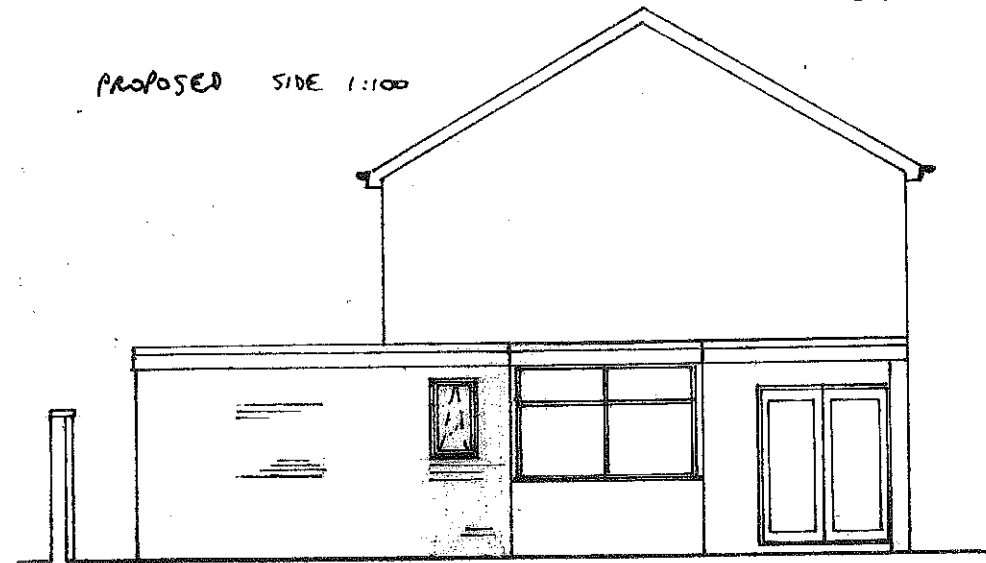

8 RECTORY GREEN, WEST BOLDON
FOR G. BENTLEY DRG NO 1

PROPOSED FRONTAGE 1:100

FACING BRICK/RENDER + WINDOW FRAMING, ETC.
TO MATCH EXISTING AS CLOSELY AS POSSIBLE

RENDER TO MATCH EXISTING

PROPOSED FIRST FLOOR 1:50

PROPOSED SIDE 1:100

EXISTING FIRST FLOOR 1:100

PROPOSED REAR 1:100