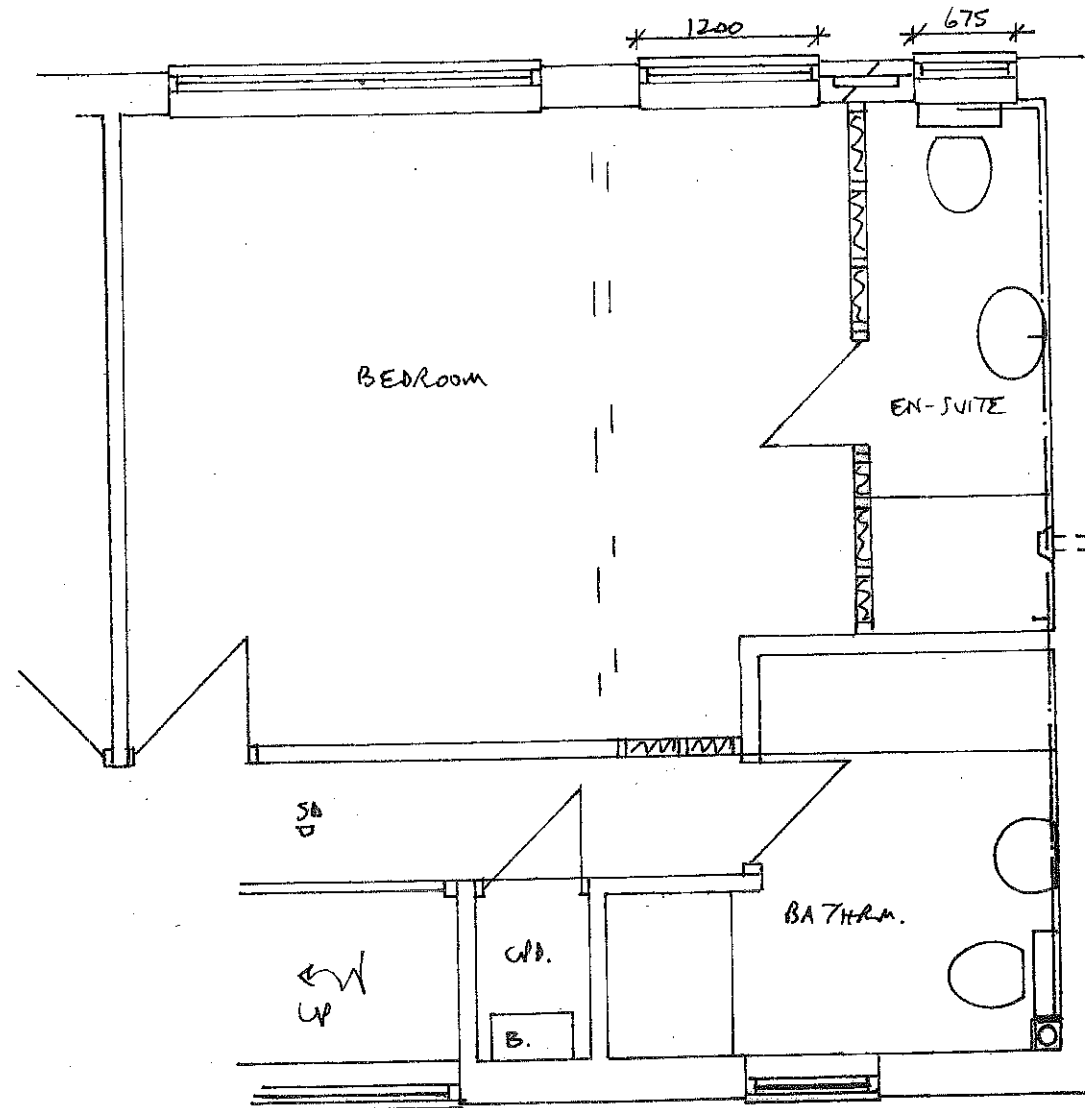

8 RECTORY GREEN, WEST BOLDON
FOR G. BENTLEY DRG NO 1

PROPOSED FRONTAGE 1:100

FACING BRICK/RENDER + WINDOW FRAMING, ETC.
TO MATCH EXISTING AS CLOSELY AS POSSIBLE

RENDER TO MATCH EXISTING

PROPOSED FIRST FLOOR 1:50

PROPOSED SIDE 1:100

EXISTING FIRST FLOOR 1:100

PROPOSED REAR 1:100